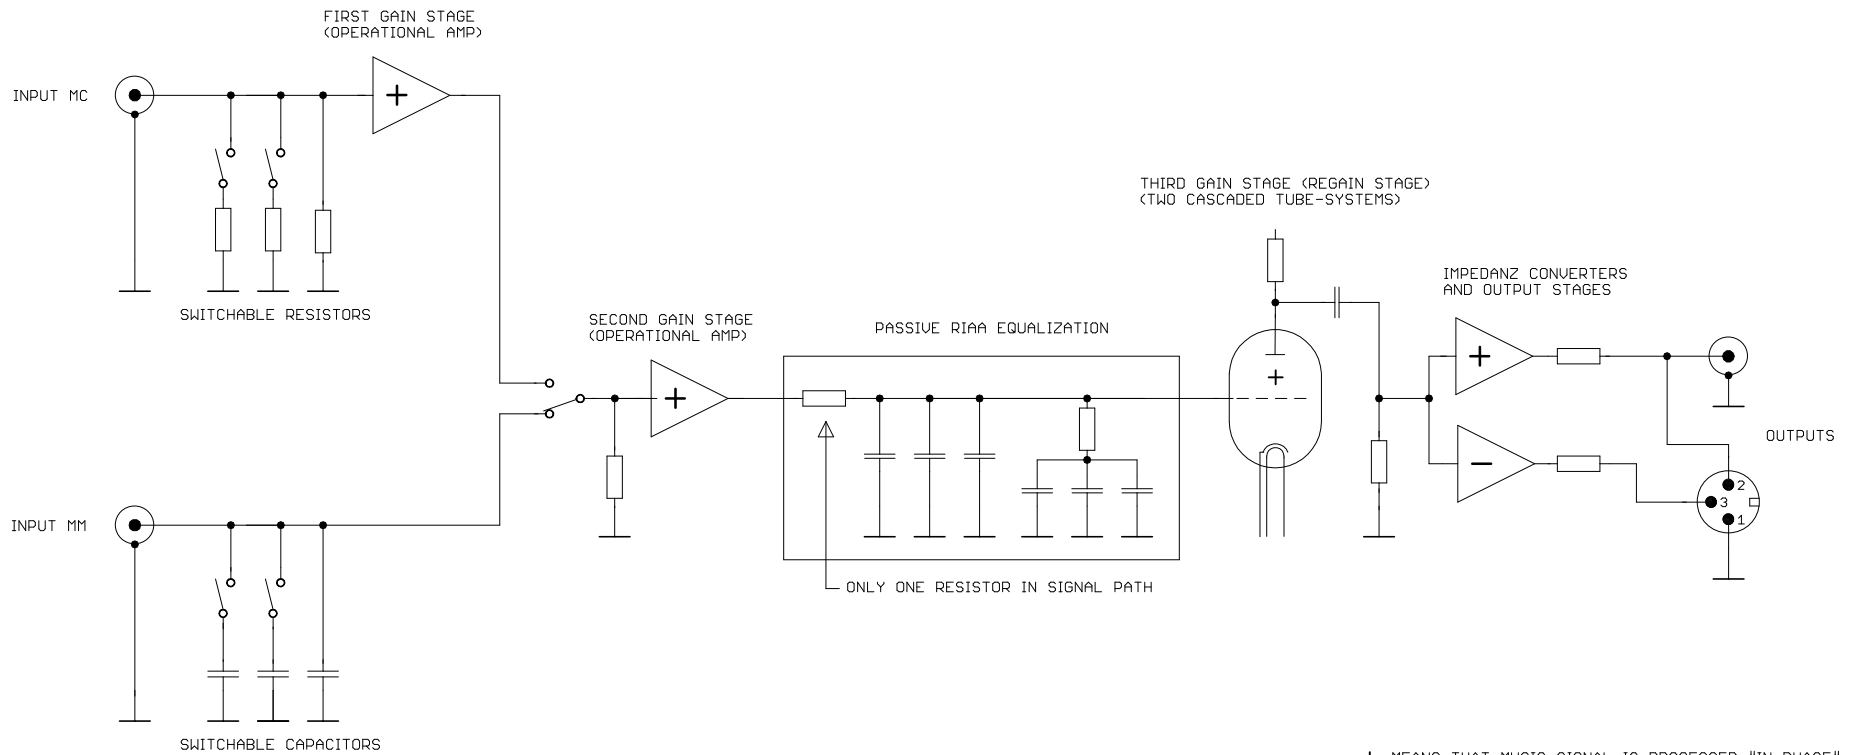

# ACCUSTIC ARTS "TUBE PHONO 2" ULTRA HIGH PRECISION PHONO-PREAMP

+ MEANS THAT MUSIC SIGNAL IS PROCESSED "IN PHASE"  
- MEANS THAT MUSIC SIGNAL IS PROCESSED "OUT OF PHASE"