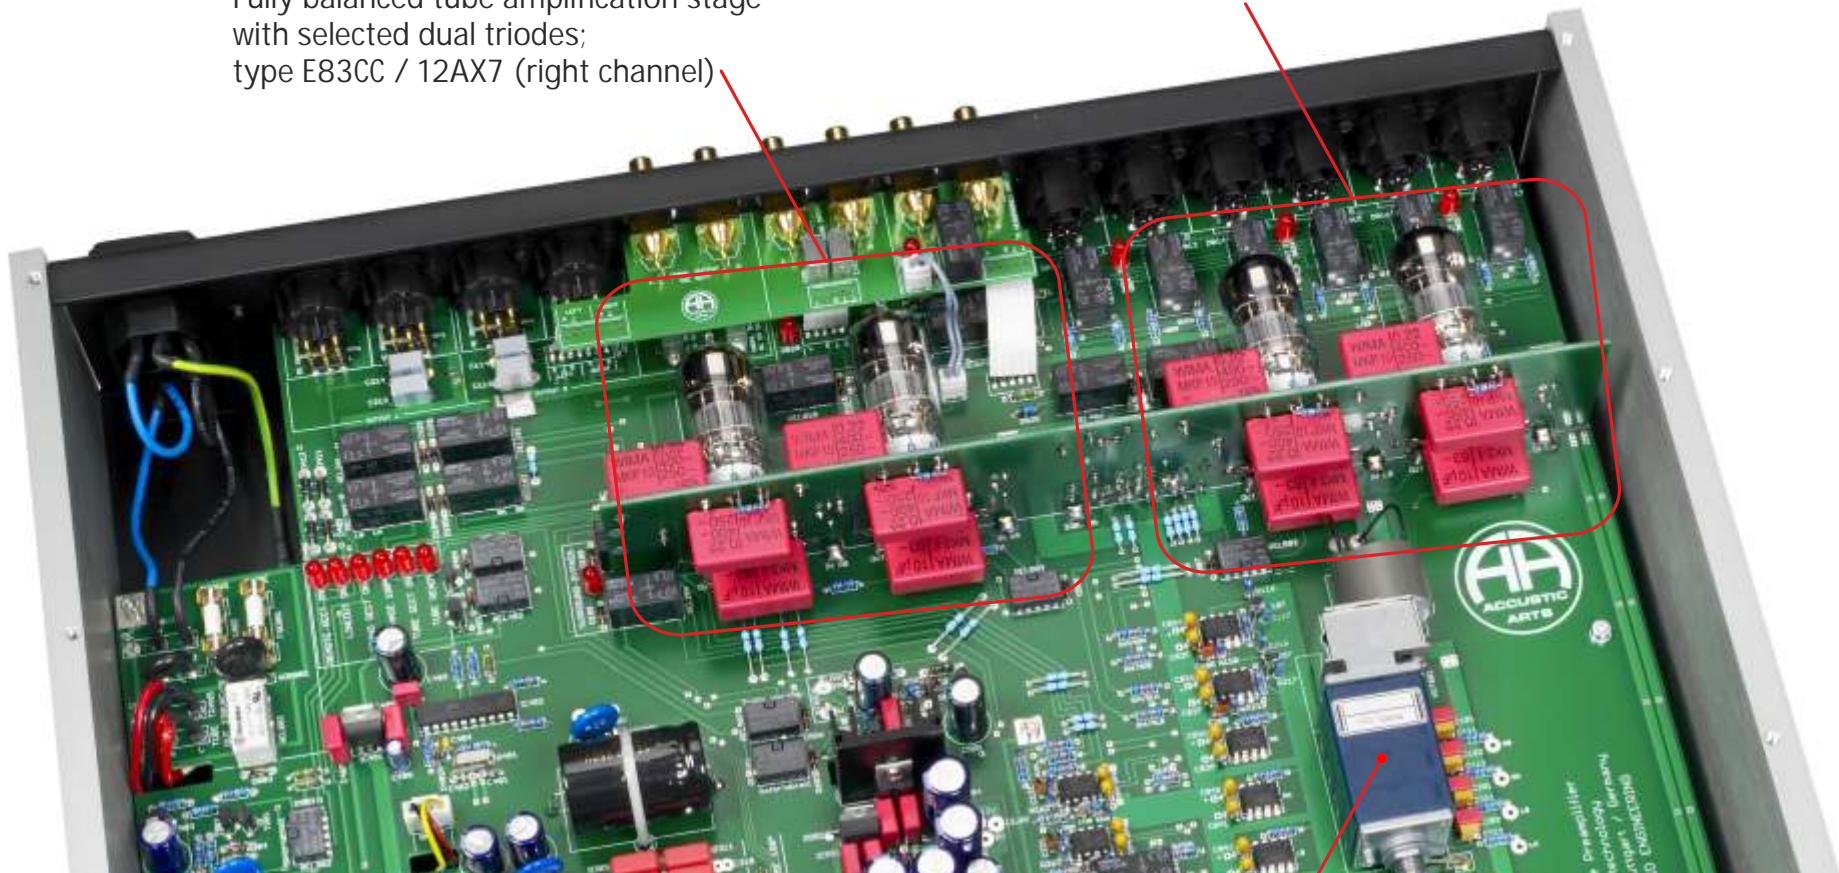

Fully balanced tube amplification stage  
with selected dual triodes;  
type E83CC / 12AX7 (right channel)

Fully balanced tube amplification stage  
with selected dual triodes;  
type E83CC / 12AX7 (left channel)

selected 4-ch potentiometer

Massive aluminium top cover, brushed and anodised (silver or black); with integrated damping

Headphone output (6.3 mm), covered by a removable plug made of chromed brass

Phase reversal of the music signal

Turning knobs, push buttons, retaining pins and logo made of massive, high gloss finished and chromed brass

Massive, 10 mm thick aluminium front panel, brushed and anodised (silver or black)

FIXED OUT: Uncontrolled output for connection of an external headphone amplifier

2 balanced and 2 unbalanced outputs for connection to a power amp; free choice between AC coupled or DC coupled outputs